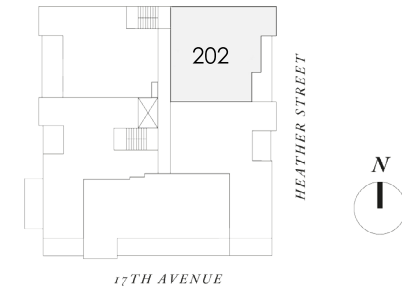

HEATHER  
AND SEVENTEENTH  
WESTSIDE  
RESIDENCES

202

2 Bedrooms + Den  
2 Bathrooms

1286 sqft Indoor Living  
131 sqft Outdoor Patio

WOLF, SUB ZERO, GROHE  
ARCLINEA ITALIAN KITCHENS AND BATHS

717 • W • 17